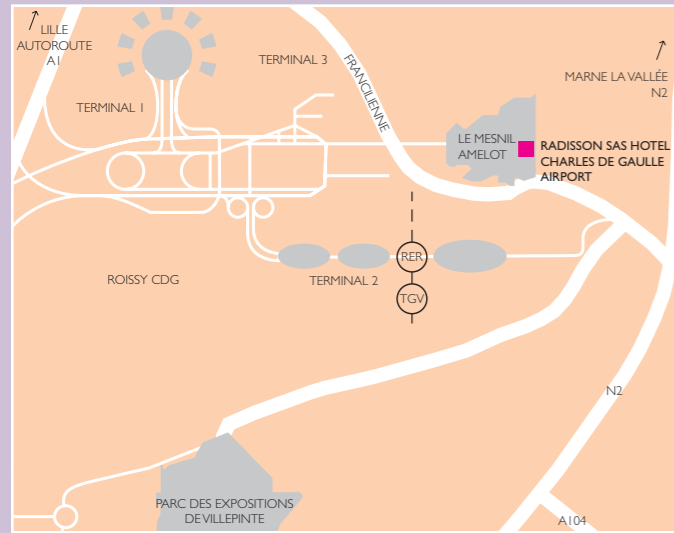

EASY BOOKING

Australia	00 111 800 3333 3333	Luxembourg	00 800 3333 3333
Austria	00 800 3333 3333	Malta	0800 890 110
Belgium	00 800 3333 3333		(then ask for 888 333 1391)
Canada	1 800 333 3333	Norway	800 160 91
China	00 800 3333 3333	Poland	00800 353 1265
Denmark	8001 6784	Portugal	00 800 3333 3333
Egypt (Cairo)	510 0200	Russia	+70957874038
	(then ask for 888 333 8055)	Saudi Arabia	1 800 10
Egypt (rest of country)	02 510 0200		(then ask for 888 333 8055)
	(then ask for 888 333 8055)	Singapore	800 616 1283
Finland	0800 11 58 775	South Africa	0800 994 300
France	00 800 3333 3333	Spain	00 800 3333 3333
Germany	00 800 3333 3333	Sweden	020 238 238
Greece	00800 353 12147	Switzerland	00 800 3333 3333
Hong Kong	800 96 8356	Thailand	001 800 3333 3333
Hungary	06800 14392	The Netherlands	00 800 3333 3333
Ireland	00 800 3333 3333	Turkey	00800 353 90220
Italy	00 800 3333 3333	UK	00 800 3333 3333
Japan	00531 65 3648	United Arab Emirates	800 0353 0112
Kuwait	565 1999	United States	1 800 333 3333
Lebanon	(01)426-801		
	(then ask for 888 333 8055)		

All numbers toll-free.
To telephone from countries not listed (non toll-free): +353 1706 0284.
GDS Chain Code: CW

radissonsas.com

English 09/06