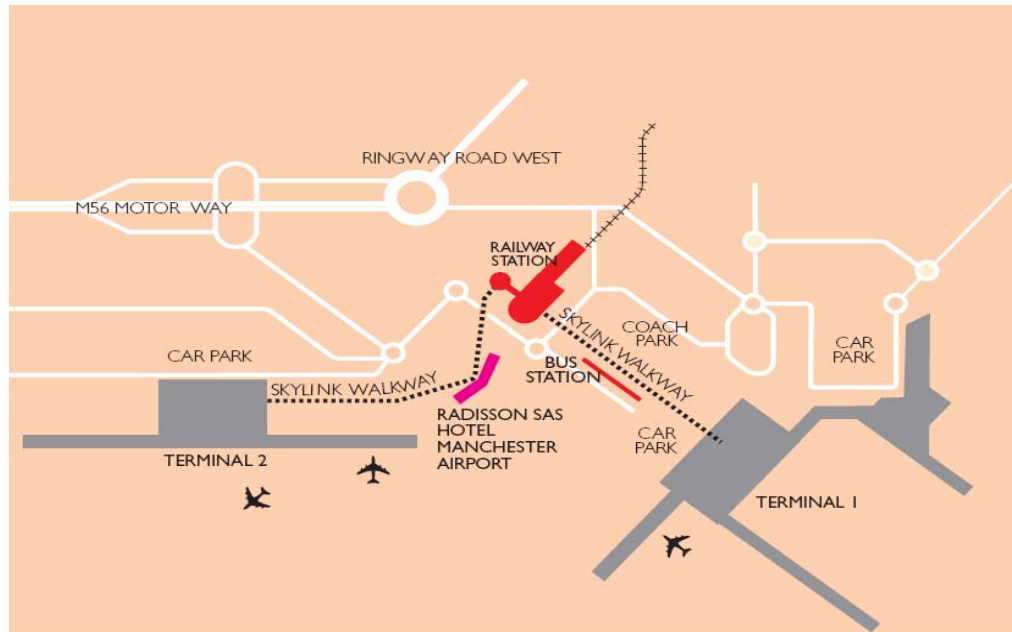

Radisson SAS Hotel Manchester Airport

Chicago Avenue, Manchester M90 3RA

The hotel is located Between Terminals 1 & 2.

Approaching the hotel, follow signs initially for Terminal 2. The Hotel is signposted after the roundabout in front of the Railway Station.

Directions from the South

From the **M6**, exit at **Junction 19**, following signs for Knutsford onto the **M56**. Then follow signs for **Manchester Airport** exiting the **M56** at **Junction 5**.

Directions from the North

From the **M6**, exit at **Junction 20**, following signs for the **M56** and **Manchester Airport**. Exit the **M56** at **Junction 5**.

Directions from City Centre Manchester

From the **G-Mex** Exhibition Centre, follow signs for **Manchester Airport**, **M56** & **M6**. Then follow the Princess Parkway onto the **M56**, exiting at **Junction 5**.

Radisson SAS
HOTEL MANCHESTER AIRPORT